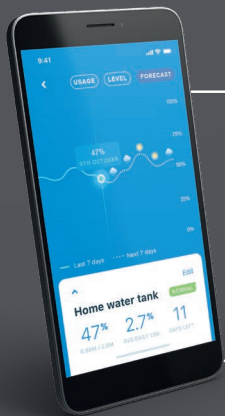

Smart Facts

Wireless Tank Level System

Smart Water presents the ultimate water management system. An all new design of hardware and software means a significant technology upgrade. Incorporating state of the art long range wireless connectivity, increased water measurement accuracy and reliability. Now with the convenience of a fully featured mobile app allowing you to manage up to twelve tanks and twelve pump controllers from any iOS or Android device. Choose a system with a convenient WiFi LCD Keypad or alternatively our App only system utilising our new WiFi Gateway device.

- A** Tank Transmitter
- B** WiFi LCD Keypad
- C** WiFi Gateway
- D** Water Tank
- E** Pump Controller (optional)
- F** Water Sensor

Features

- High resolution 2.8" full colour IPS technology TFT touchscreen LCD
- WiFi enabled with a free app available for iOS and Android devices
- High performance, long range wireless connectivity
- Desk or Wall-mount LCD and WiFi Gateway (app only) versions available
- Multiple touchscreen displays can be added to the system
- The system learns your water usage to predict your time to empty
- Custom alerts and alarms for full visibility of your system status
- Name your tanks and pumps for ease of identification
- Up to 12 tanks can be monitored on a single system
- Fully automatic wireless pump control functionality
- Up to 12 pumps can be managed on a single system
- Solar powered tank unit with high power Lithium-ion power source
- Stainless Steel SS316 4M Industrial grade water level sensor
- Active repeaters can be used to further increase range
- Easy to use with simple DIY installation

Mobile App available:

Mobile App including advanced features such as graphing and weather forecasting. The ultimate water management tool in the palm of your hand.

See more at www.smartwateronline.com